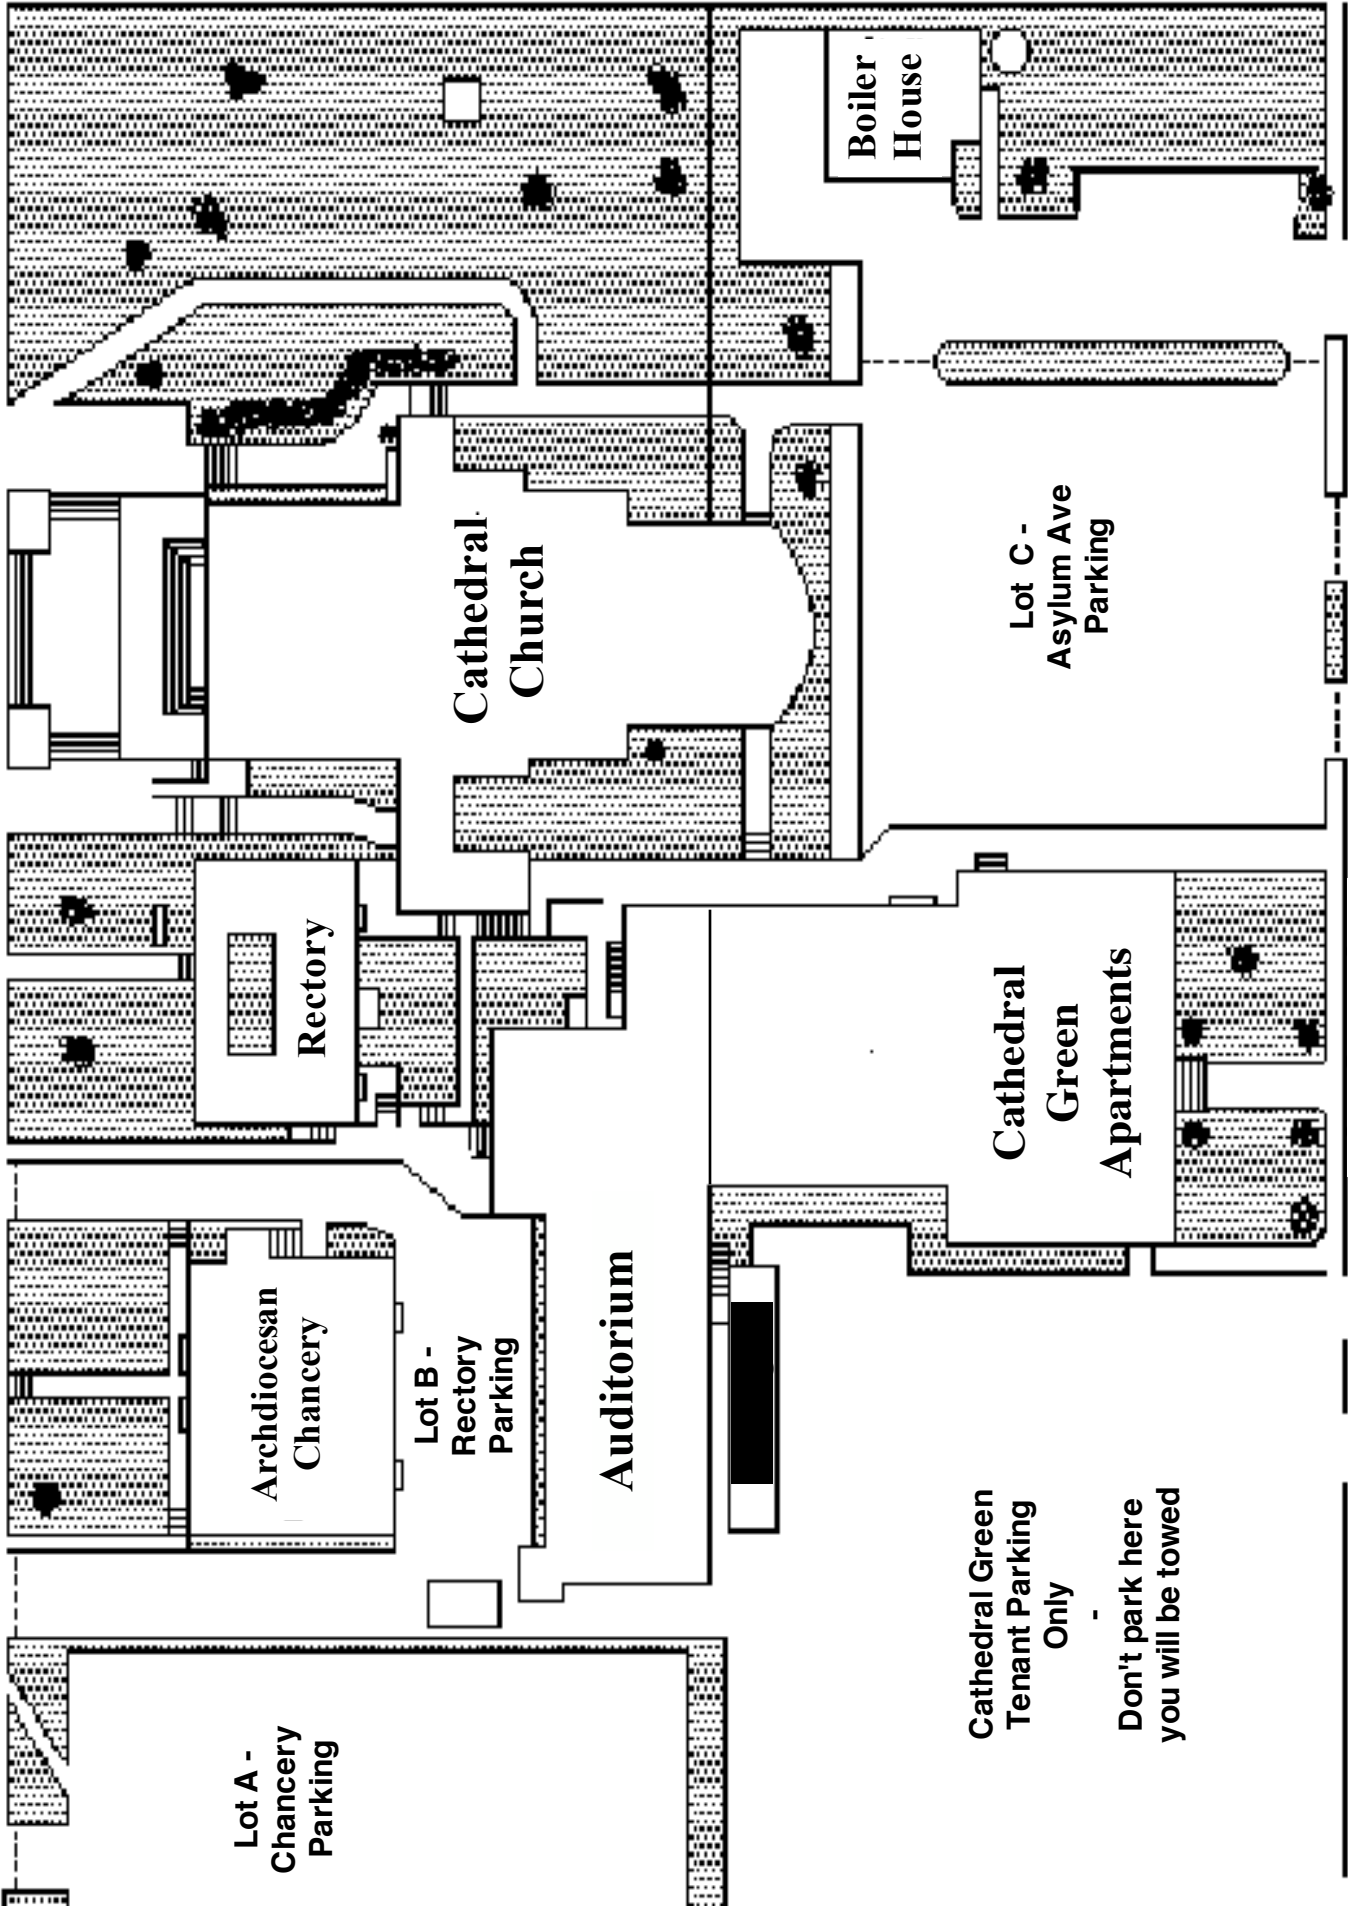

Farmington Avenue

Lot A -
Chancery
Parking

Archdiocesan
Chancery

Lot B -
Rectory
Parking

Auditorium

Rectory

Cathedral
Church

Boiler
House

Lot C -
Asylum Ave
Parking

Cathedral
Green
Apartments

Asylum Avenue

Cathedral Green
Tenant Parking
Only
-
Don't park here
you will be towed